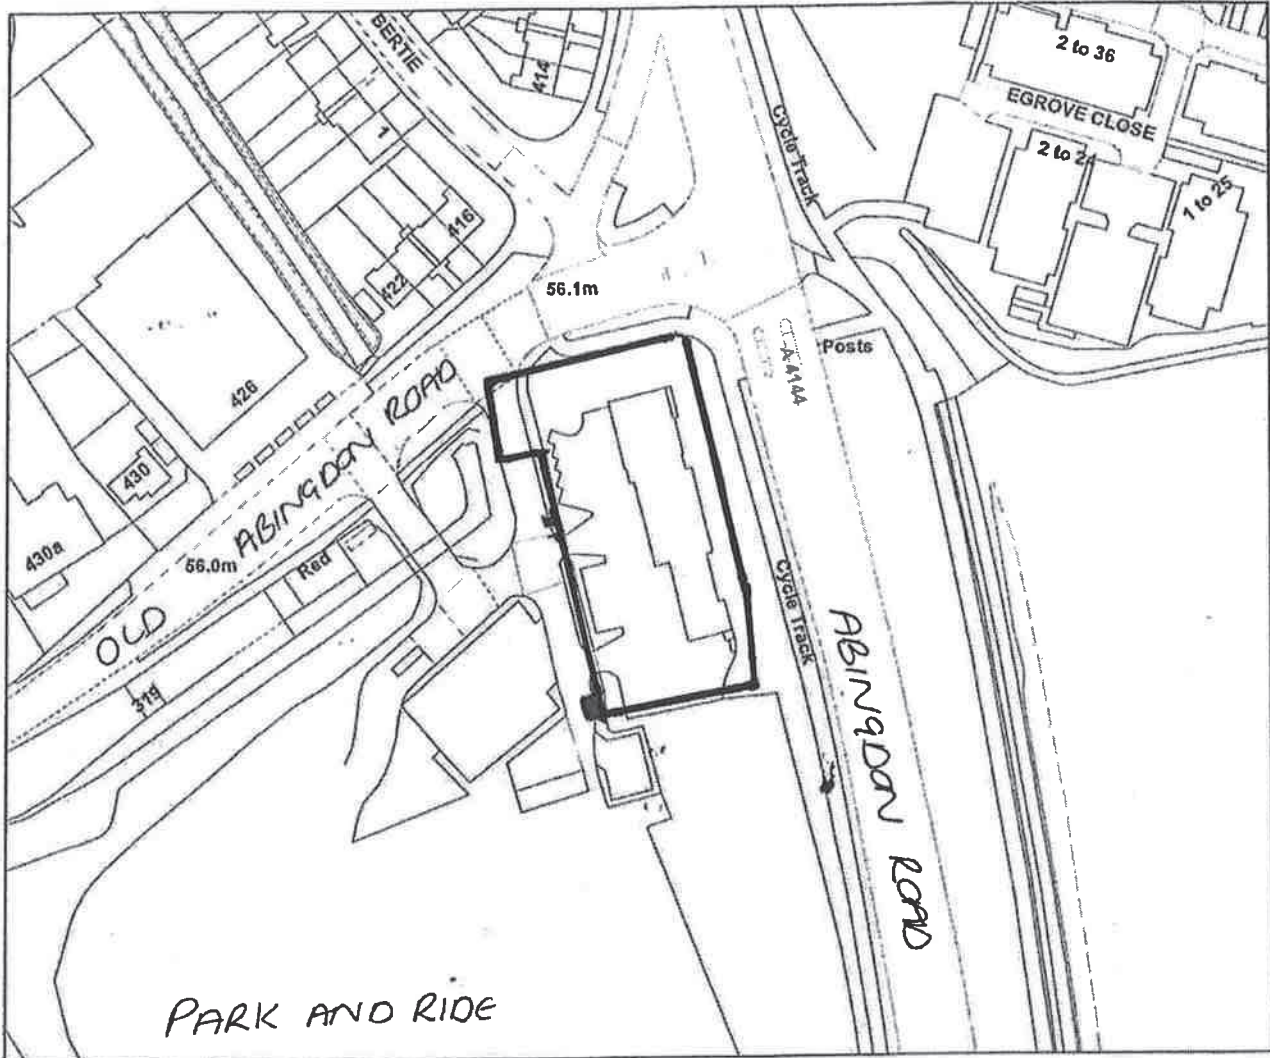

Former Motor World, Abingdon Road

Legend

Scale: 1:1250

© Crown Copyright and database right 2011. Ordnance Survey 100019348.

Organisation	Oxford City Council
Department	Planning
Comments	
Date	28 June 2012
SLA Number	100019348